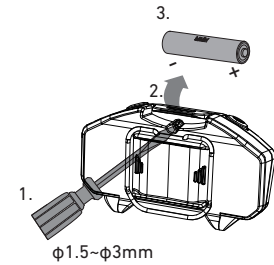

KIDLED2

Battery Replacement

Ledlenser GmbH & Co. KG
Kronenstrasse 5-7 • 42699 Solingen • Germany
Phone +49 212/5948-0 Fax +49 212/5948-200
info@ledlenser.com

ledlenser.com

Kid light_QUIG_V1
1J12A0492
2021.06.03